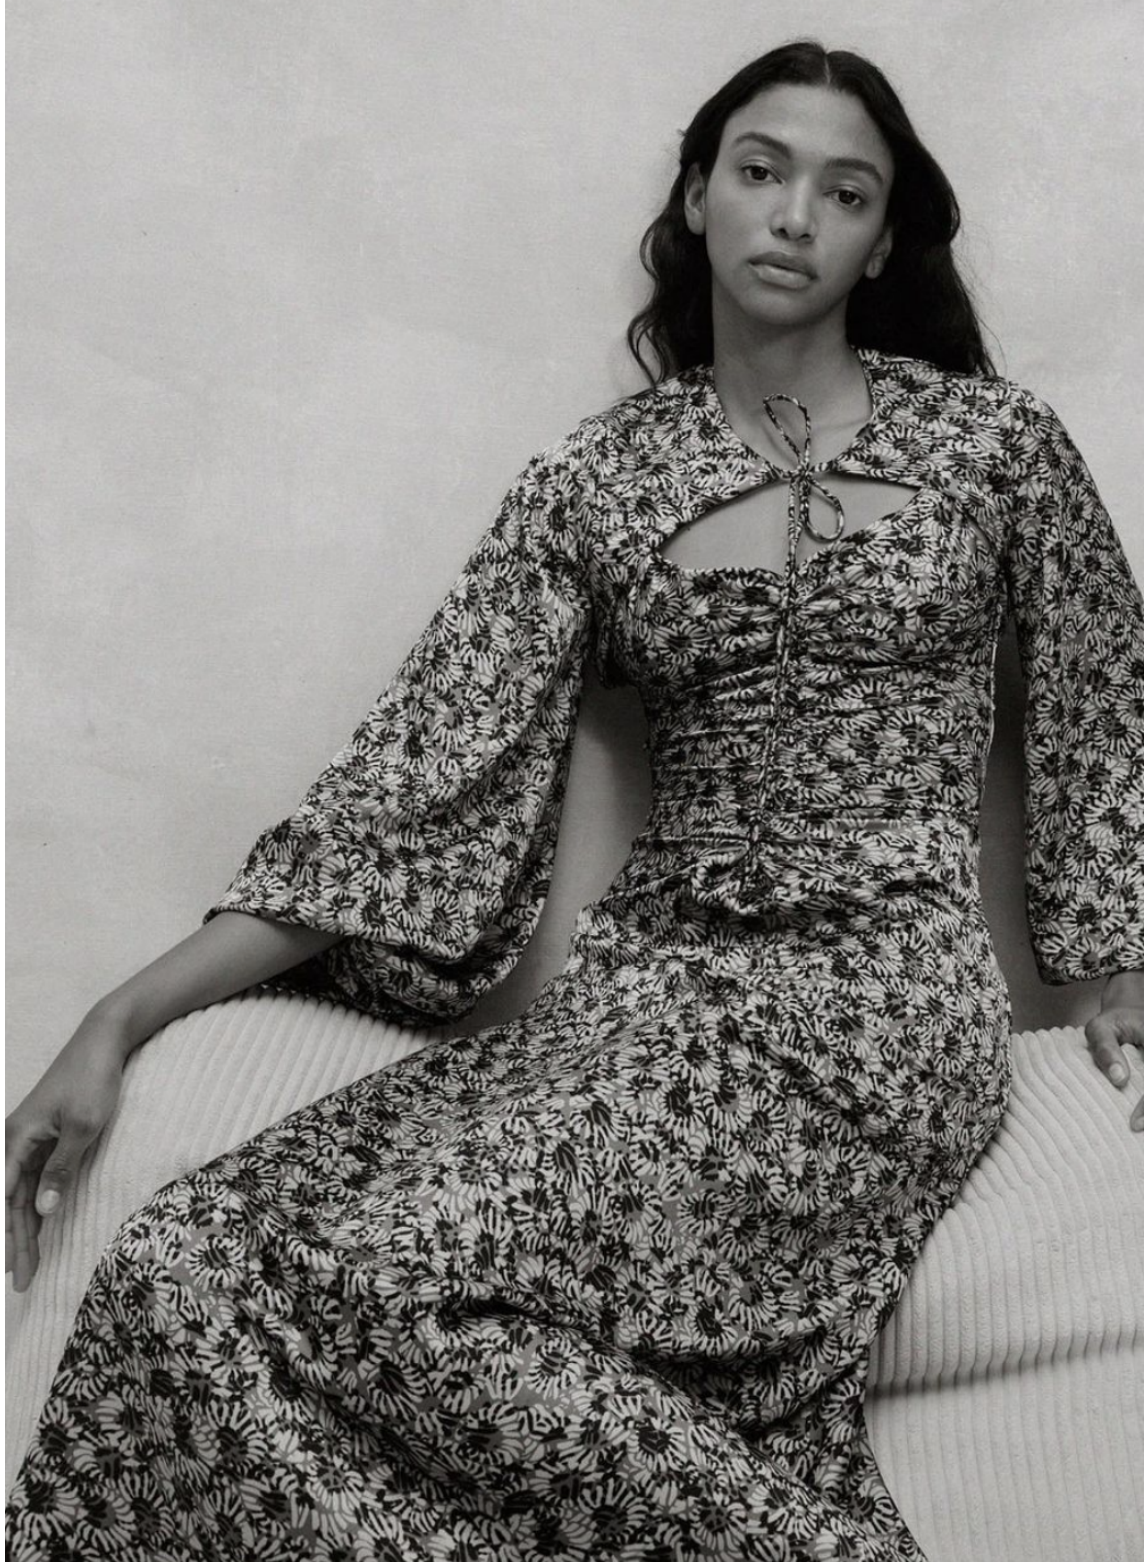

LUISA PEREZ

height 5'8.5 · bust 29" · cup B · waist 24" · hips 35.5" · dress 36 EU/6 US/8 UK
shoes size 40 EU/9 US/6.5 UK · hair black · eyes brown

LUISA PEREZ

height 5'8.5 · bust 29" · cup B · waist 24" · hips 35.5" · dress 36 EU/6 US/8 UK
shoes size 40 EU/9 US/6.5 UK · hair black · eyes brown