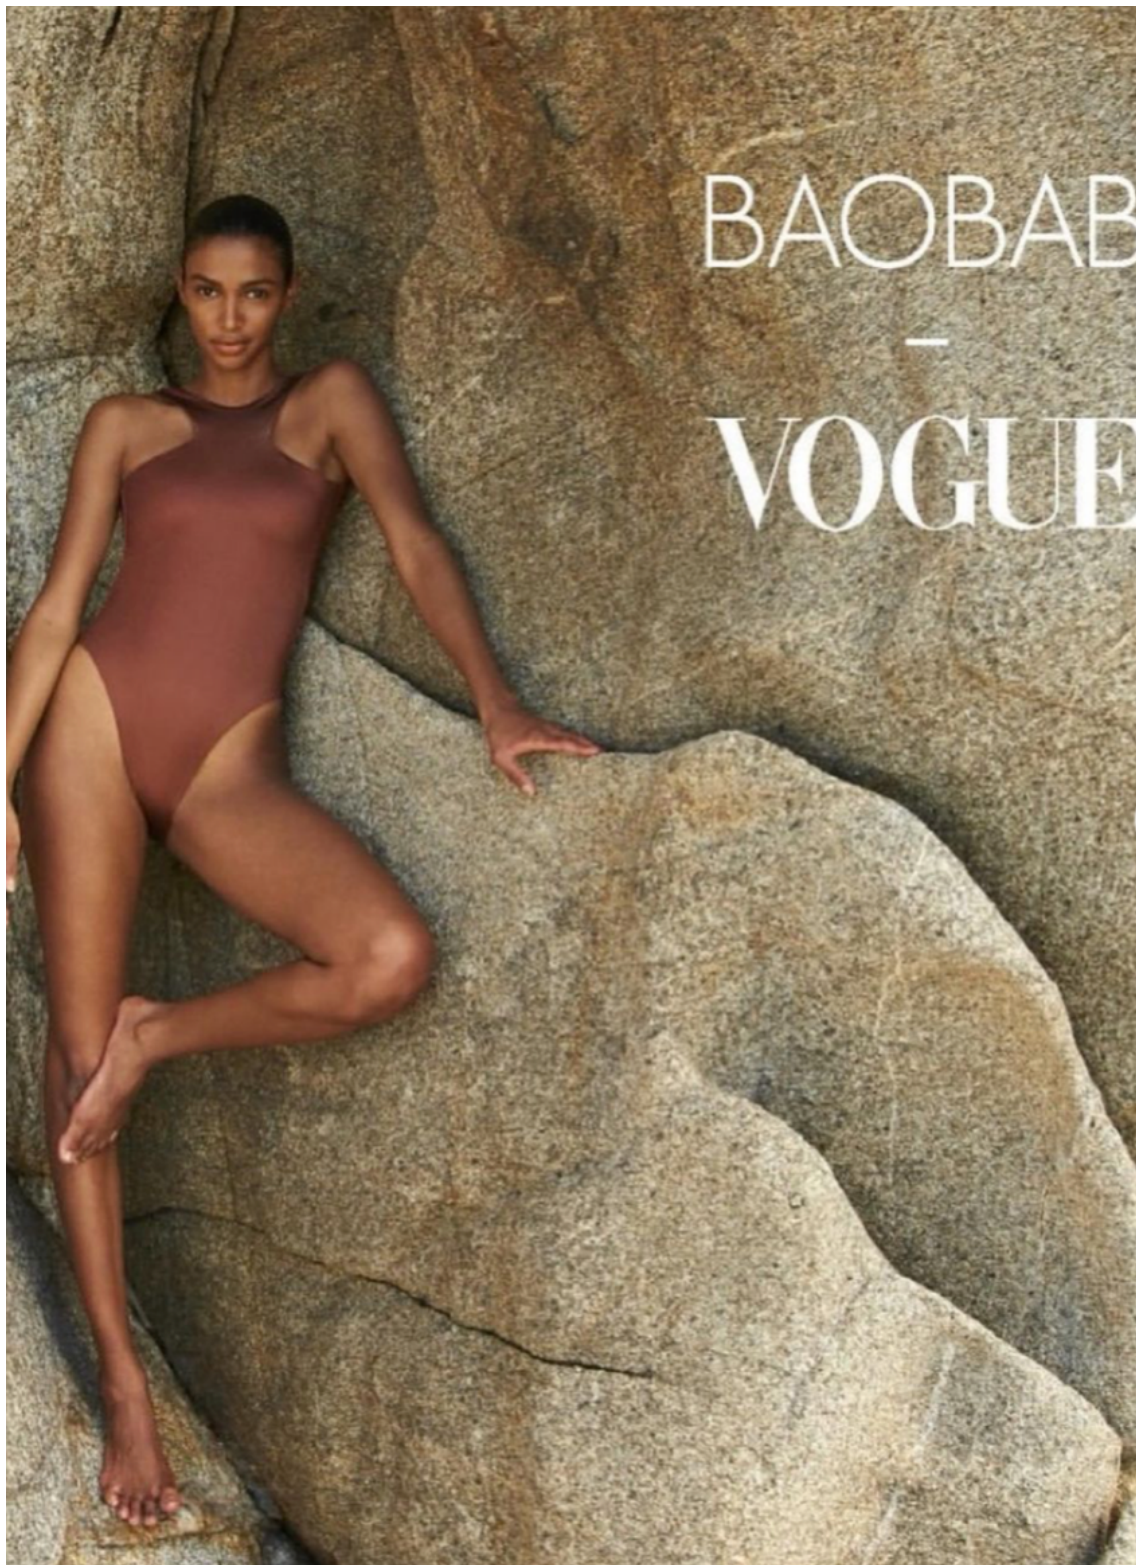

LUISA PEREZ

height 5'8.5 · bust 29" · cup B · waist 24" · hips 35.5" · dress 36 EU/6 US/8 UK
shoes size 40 EU/9 US/6.5 UK · hair black · eyes brown