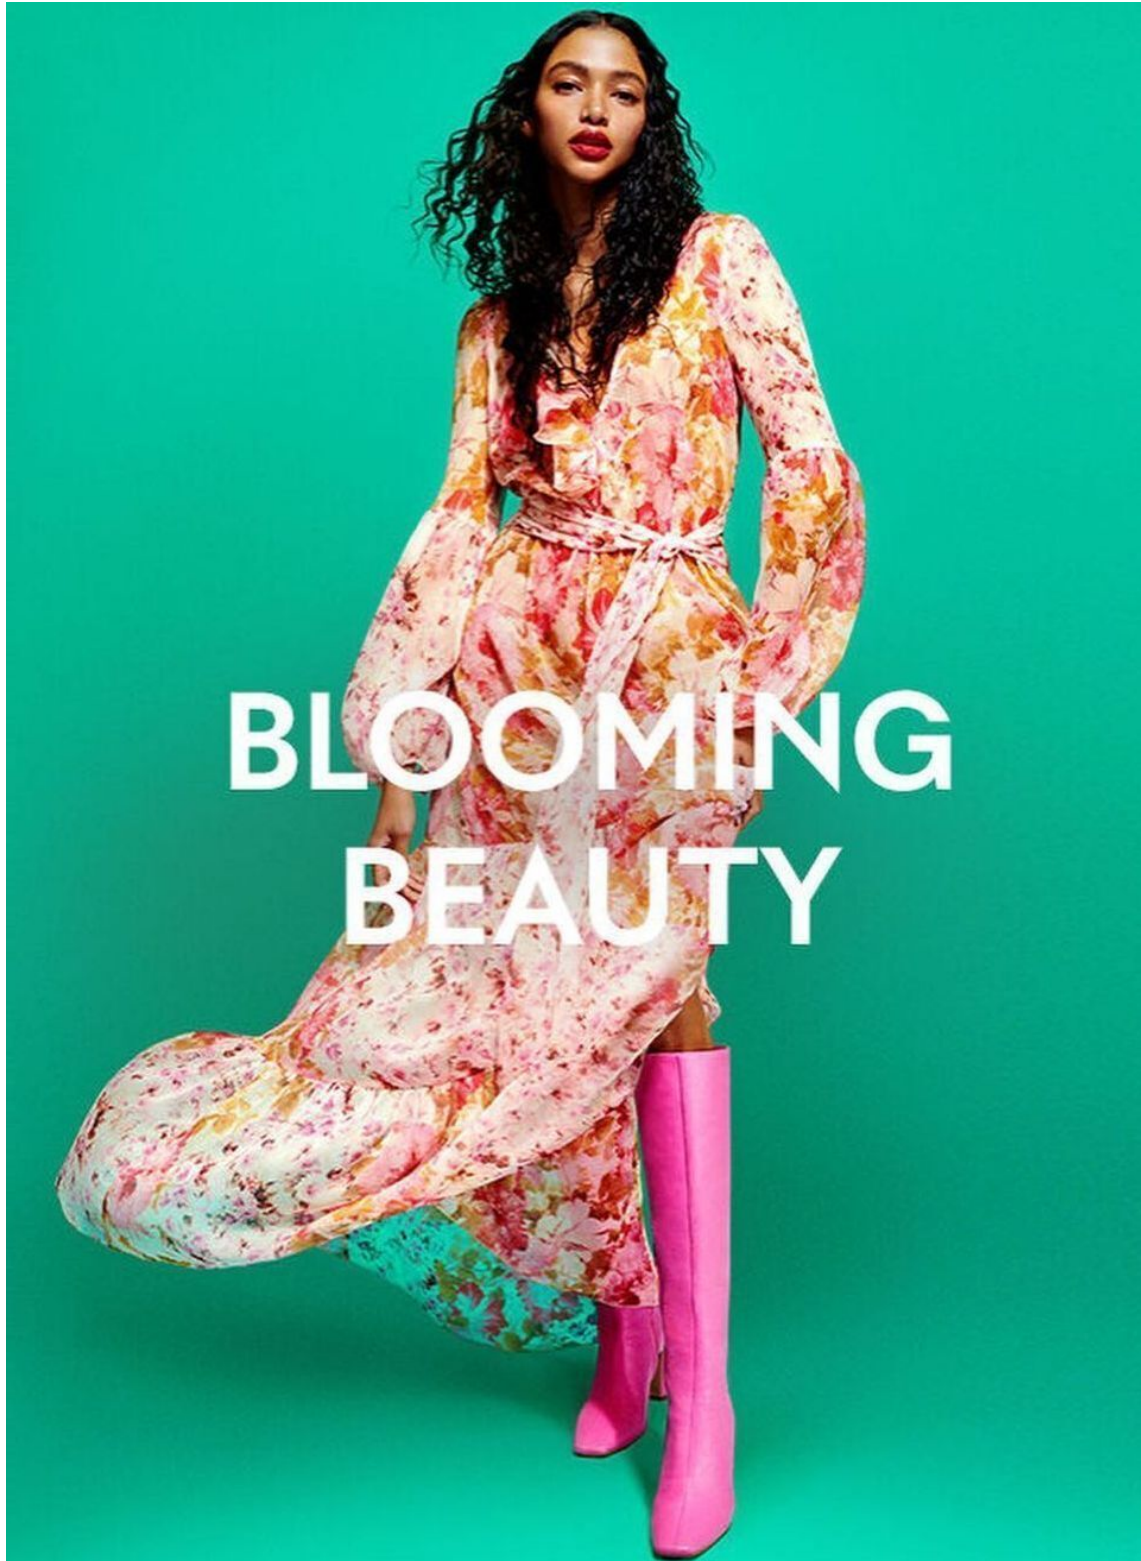

LUISA PEREZ

height 5'8.5 · bust 29" · cup B · waist 24" · hips 35.5" · dress 36 EU/6 US/8 UK
shoes size 40 EU/9 US/6.5 UK · hair black · eyes brown